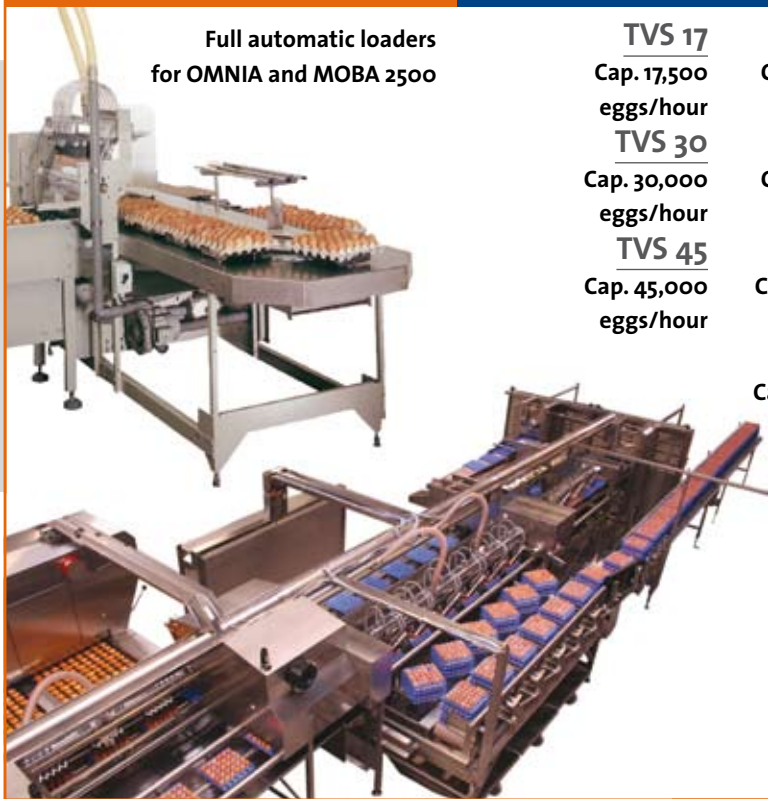

OMNIA 170

Cap. 60,000 eggs/hour

OMNIA 250

Cap. 90,000 eggs/hour

OMNIA 330

Cap. 120,000 eggs/hour

OMNIA 500

Cap. 180,000 eggs/hour

AUTOMATIC GRADING

Full automatic loaders
for OMNIA and MOBA 2500

TVS 17	TVS 60
Cap. 17,500	Cap. 60,000
eggs/hour	eggs/hour
TVS 30	TVS 90
Cap. 30,000	Cap. 90,000
eggs/hour	eggs/hour
TVS 45	TVS 120
Cap. 45,000	Cap. 120,000
eggs/hour	eggs/hour
	FL 500
	Cap. 180,000
	eggs/hour